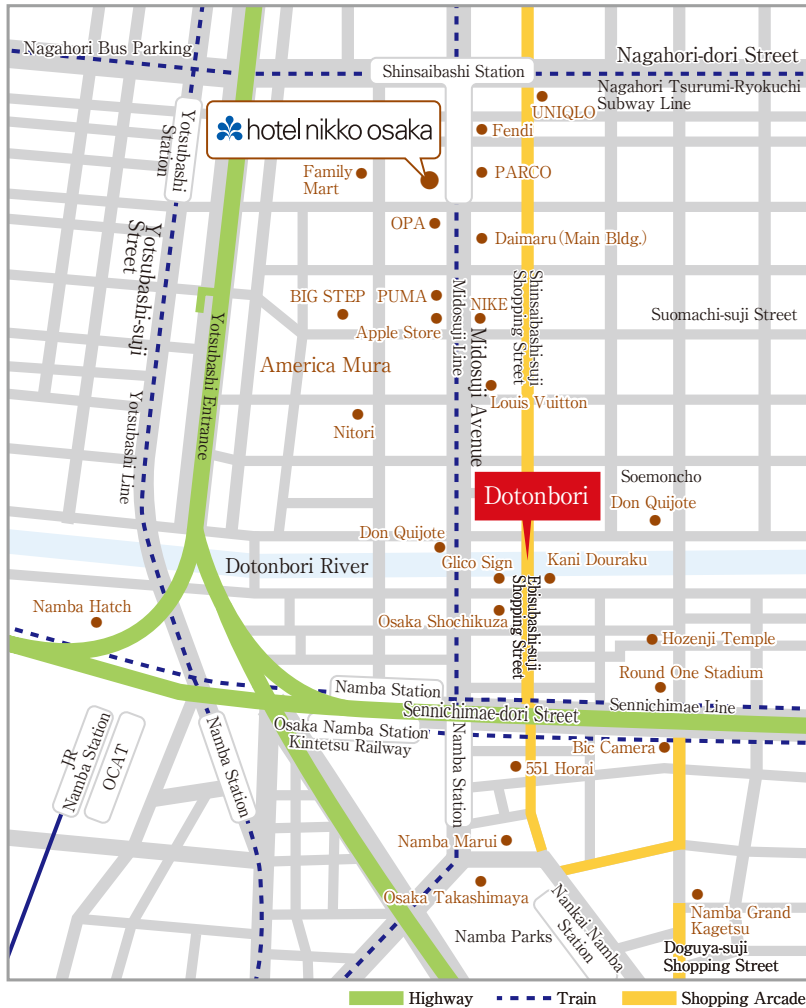

Area Map

Local Attractions

Shinsaibashi-suji Shopping Street

Approx. a 1 min. walk from the Hotel

Dotonbori

Approx. a 9 min. walk from the Hotel

Kuromon Market

Approx. a 21 min. walk from the Hotel