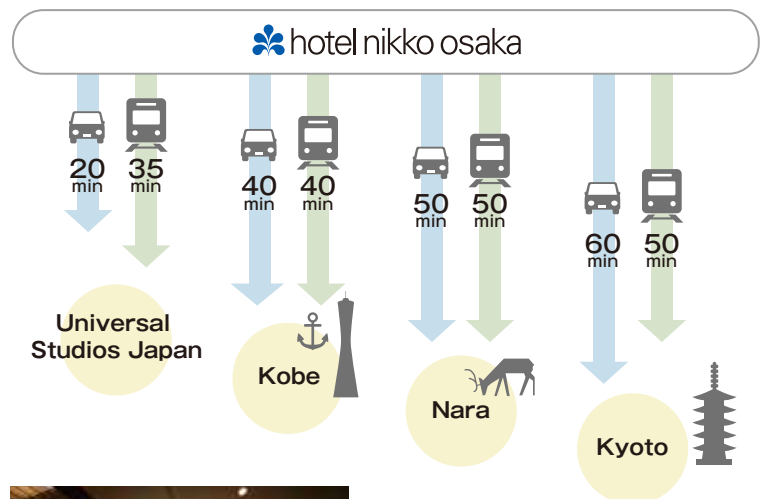

Area Map

Local Attractions

Shinsaibashi-suji Shopping Street

Approx. a 1 min. walk from the Hotel

Dotonbori

Approx. a 9 min. walk from the Hotel

Kuromon Market

Approx. a 21 min. walk from the Hotel

Osaka Castle

Approx. 25 min. from the Hotel by train

Abeno Harukas

Approx. 12 min. from the Hotel by train

Shinsekai

Approx. 12 min. from the Hotel by train

General Information

- Check in 15:00 Check out 11:00
- Non-smoking rooms (About 94% of guest rooms)
- Wi-Fi in all rooms (free of charge)
- Baby cots available at no charge
- Parking fee: 2,000JPY per vehicle per night
- Main entrance clearance height: 3.48m
※If the bus height exceeds 3.48 meters, please board and alight along Nagahori-dori Street.

Approximate times to main spots in Kansai

hotel nikko osaka

1-3-3 Nishi-Shinsaibashi, Chuo-ku, Osaka, 542-0086
Tel: 81-6-6244-1111 Fax: 81-6-6245-2432
www.hno.co.jp

※All prices listed are inclusive of service charge and consumption tax.